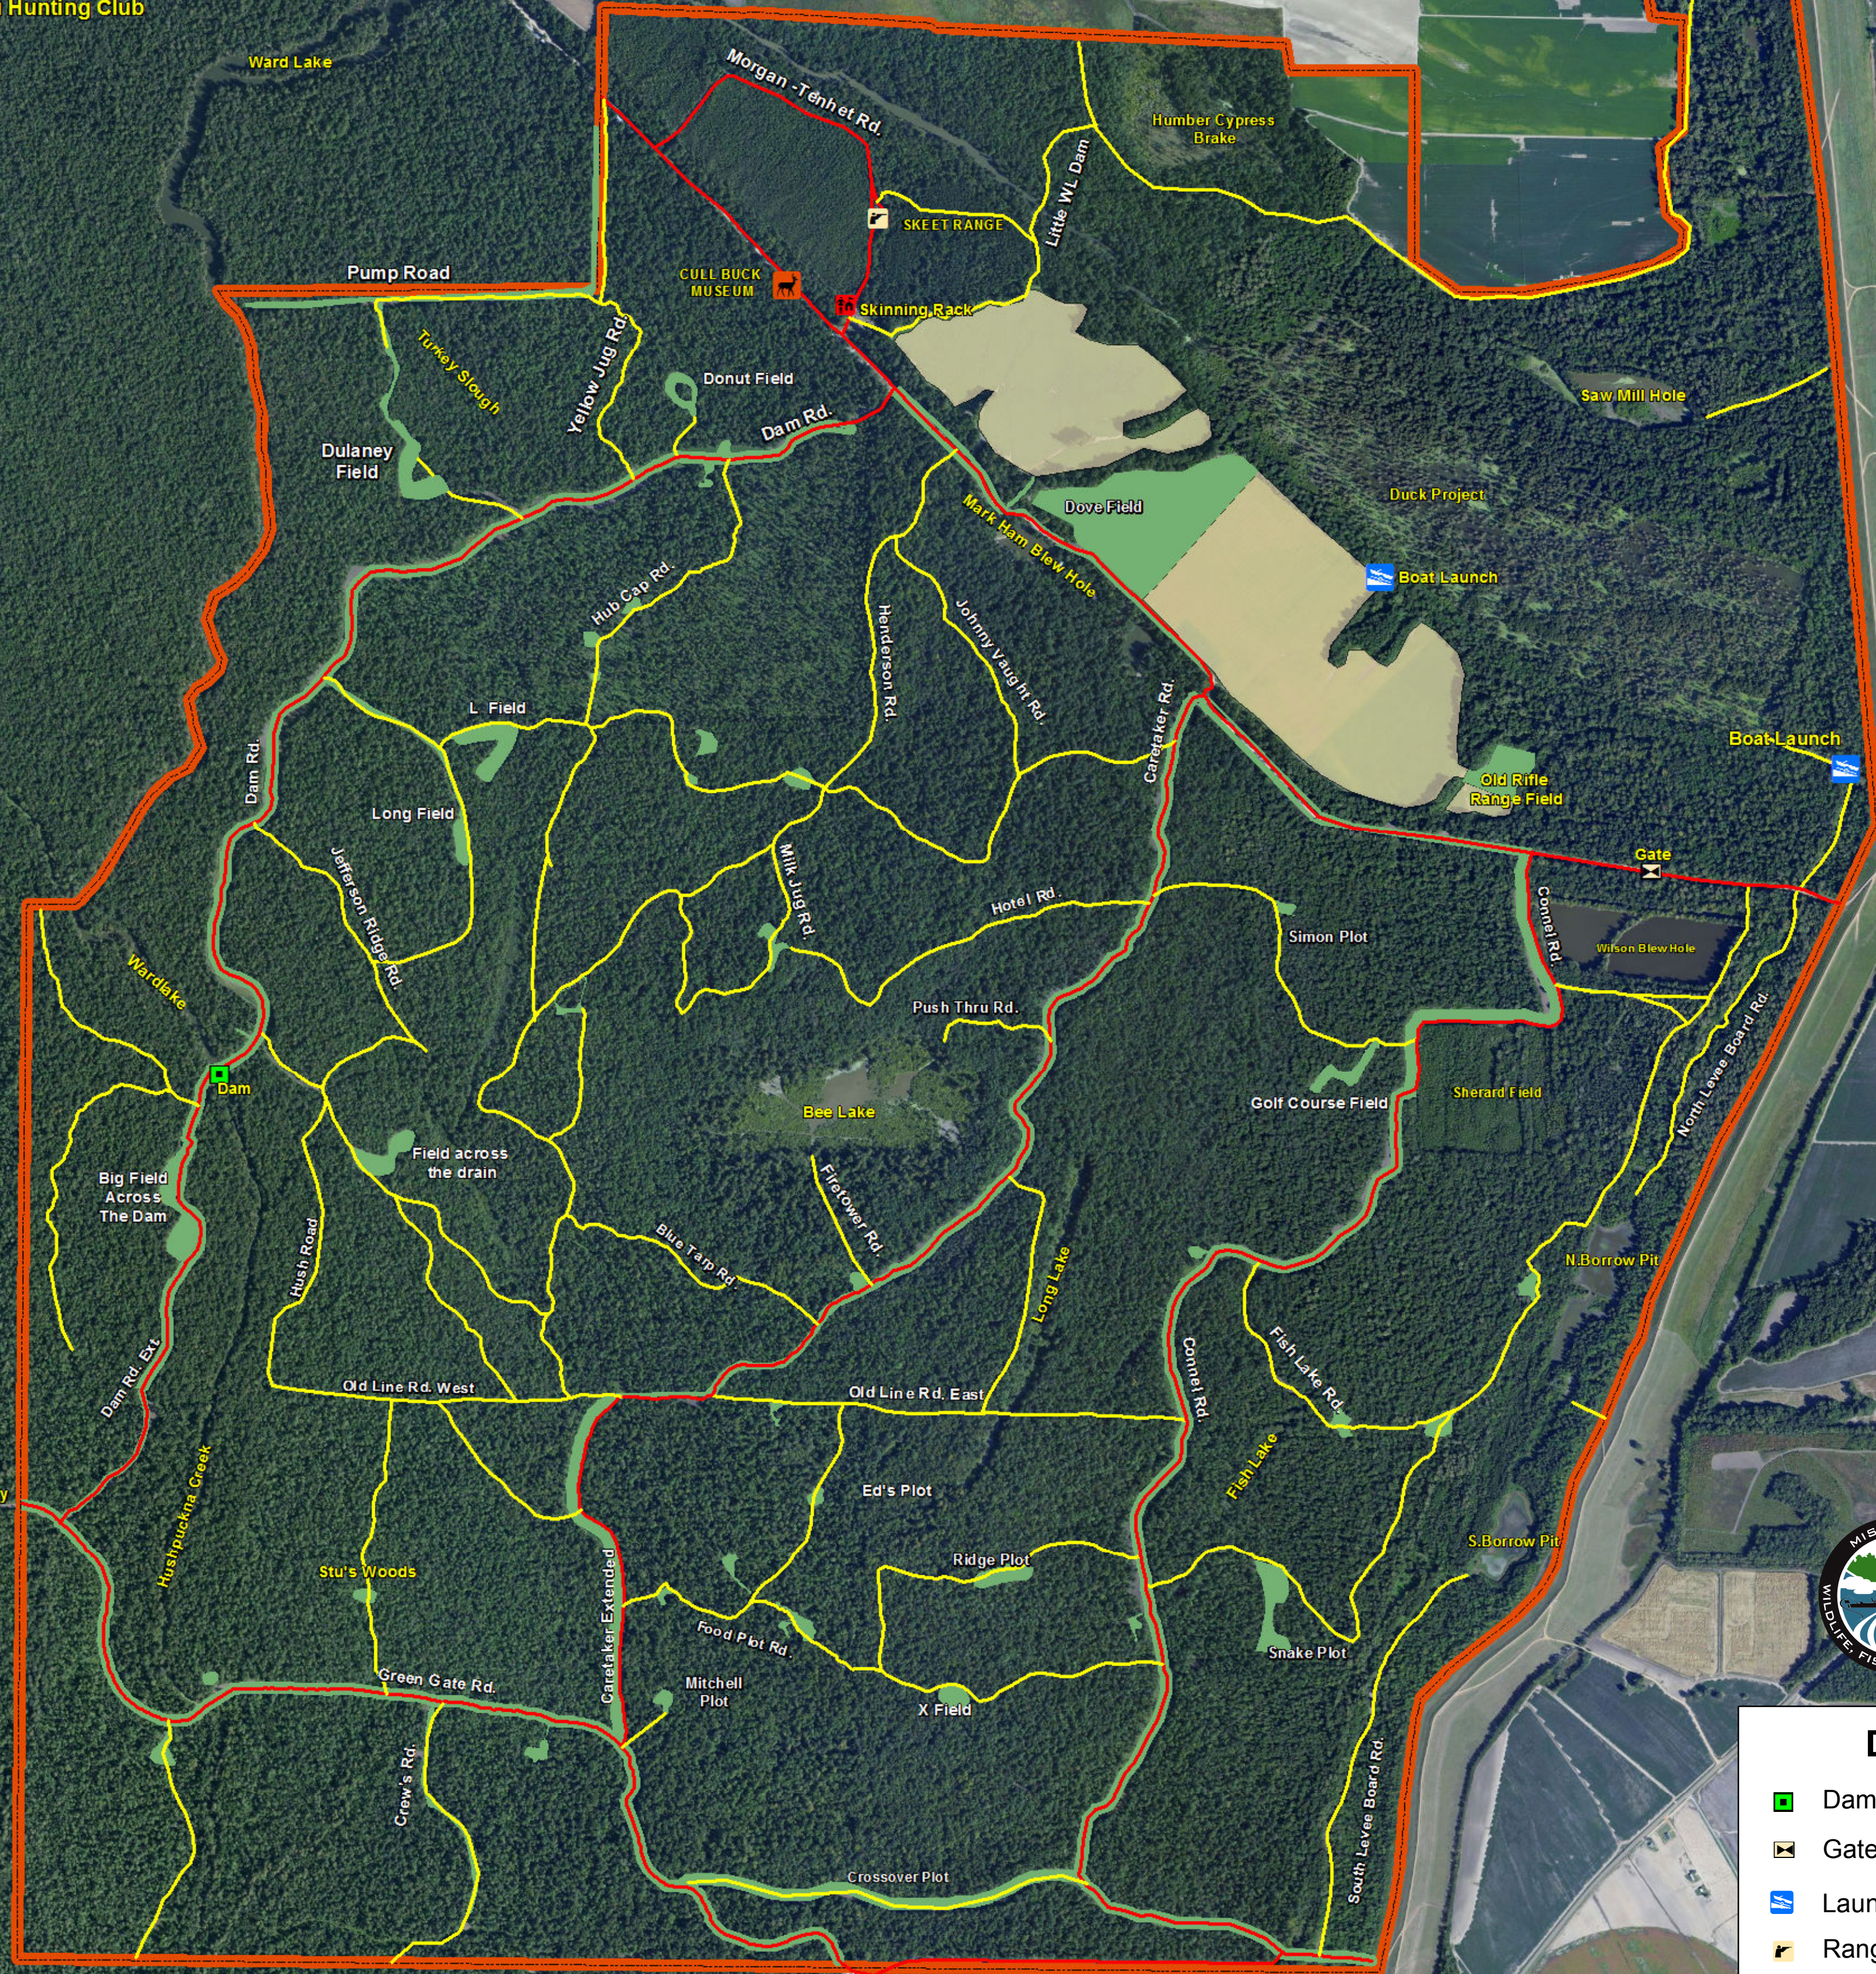

WARD LAKE

Bland's Bayou Hunting Club

DESCRIPTION

	Dam		Roads (16.7 Miles)
	Gate		Trails (31.6 Miles)
	Launch		Wildlife Openings 252 Acres
	Range		AG Field 221 Acres
	Shed		Boundary